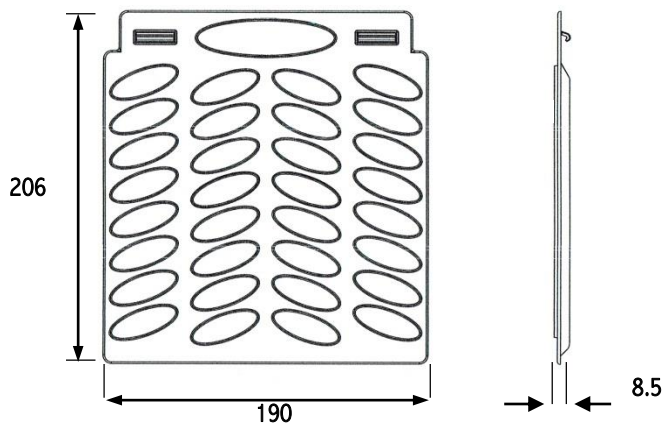

Technical comercial data

RE-5.5

Serie CUBETA – Versión 28-02-2024

TECHNICAL DATA:

Material:	PP copolymer.
Colours:	White standard. Consult for other colours.
Weight of the grid:	50 g. approx.
Combine with rectangular buckets Ref.:	CU-5.8 CU-5.5

MEASUREMENTS:

Measurements in millimetres

GROUPING OF TRANSPORT:

Grids:	200 grids per box, this serves as a packaging of transportation
Box dimension:	480 x 240 x 800